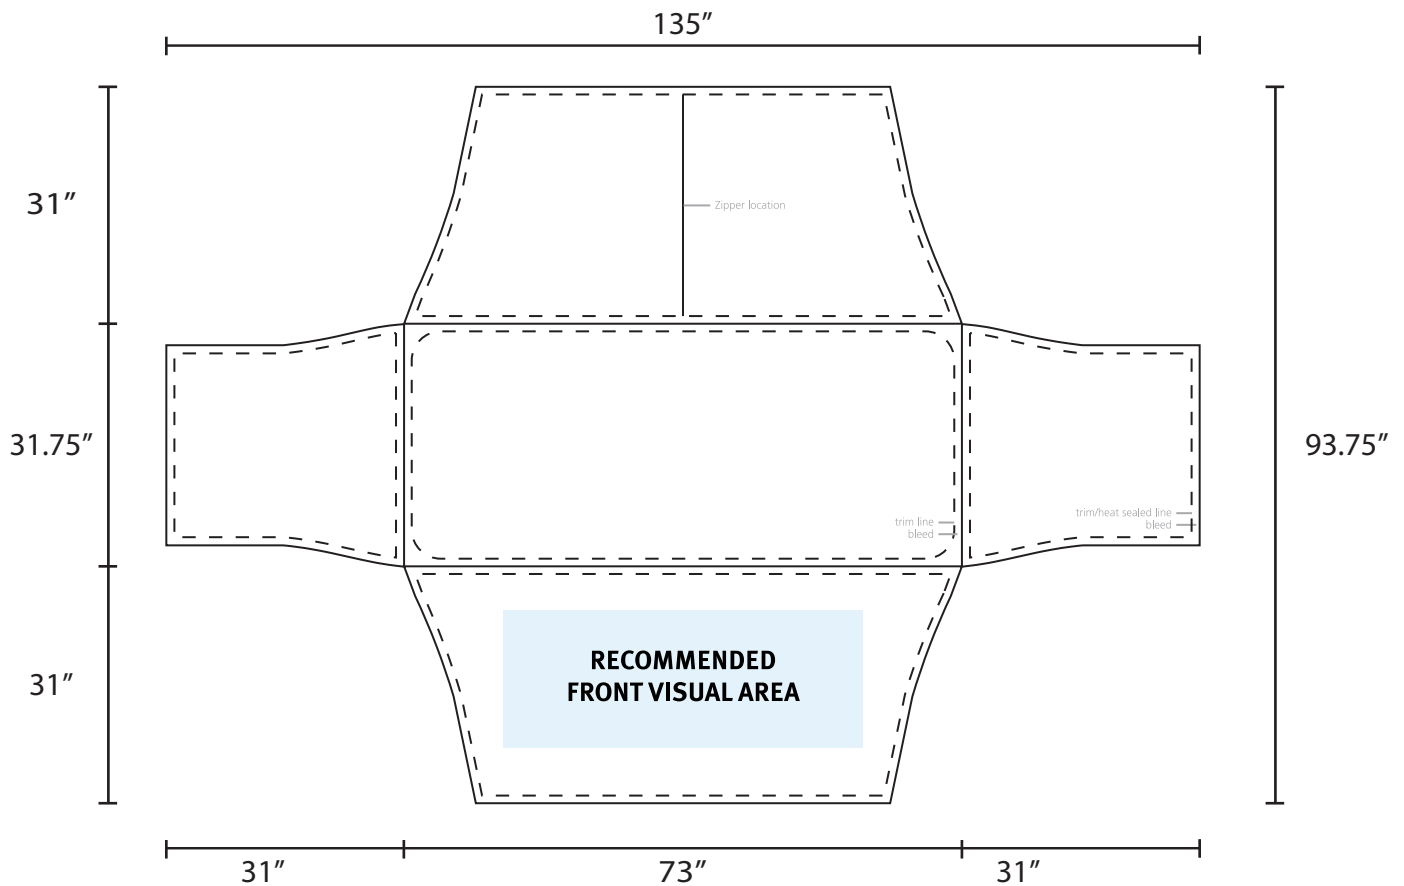

# Table Throw (6ft - 4 Sided Closed Back)

## Graphic Specifications

- 150 dpi
- CMYK
- Actual Size
- JPEG/TIFF file

#### Limit Gradient Effects

We don't suggest you to use any gradient effect because when you look closely to the print, you will see transition lines. If you really need to use it, our acceptance level is looking from 2 meters away, the transition lines would be barely visible. Please contact us for further clarification.